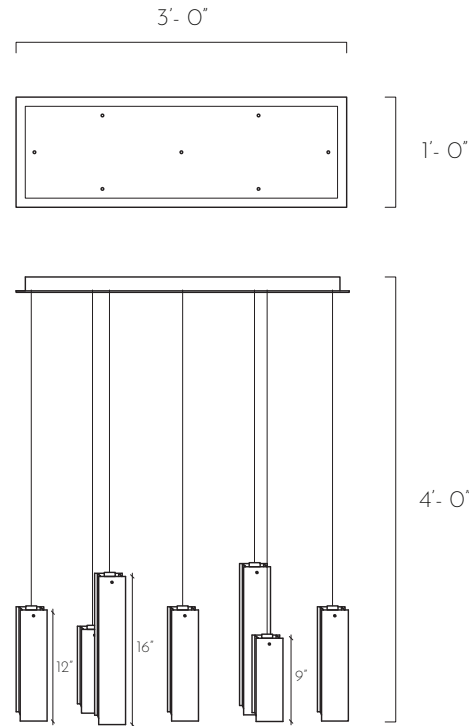

SKYLINE

7 FADING WHITE PENDANTS RECTANGULAR CHANDELIER

DESCRIPTION

Each pendant is created with four hand-made white glass leaves in varying heights which are suspended by thin wires that stem from a custom-made ceiling base. This is a great dimmable light fixture for high ceilings (9' and up) and in various residential and commercial applications such as above a kitchen island, dining, reception, bar, working area, boardroom and lobby.

TECHINCAL SPECIFICATIONS

Designed by

AM Studio Team

Category

Pendant Chandelier

Canopy Finish

Powder coated metal in Flat White/ Sparkle Silver

Canopy Size

36" L x 12" W x 1.5" H

Pendant Colour

Fading White

Pendant Size

2 units of 3" W x 3" D x 9" H,
3 units of 3" W x 3" D x 12" H
2 units of 3" W x 3" D x 16" H

Total Drop

4' H + 2' extra wire for adjustment

Bulb